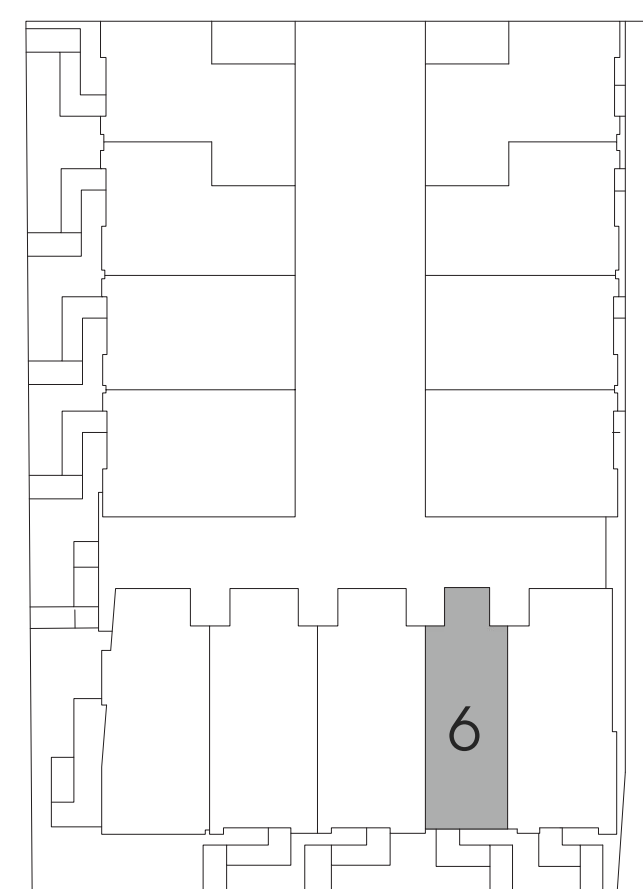

unit 6

1 bed // 1 bath // 1,130 sqft // 1 car oversized garage

TOWNHOMES AT BERKELEY PARK

WEST 44TH AVENUE

ZENOBIA STREET