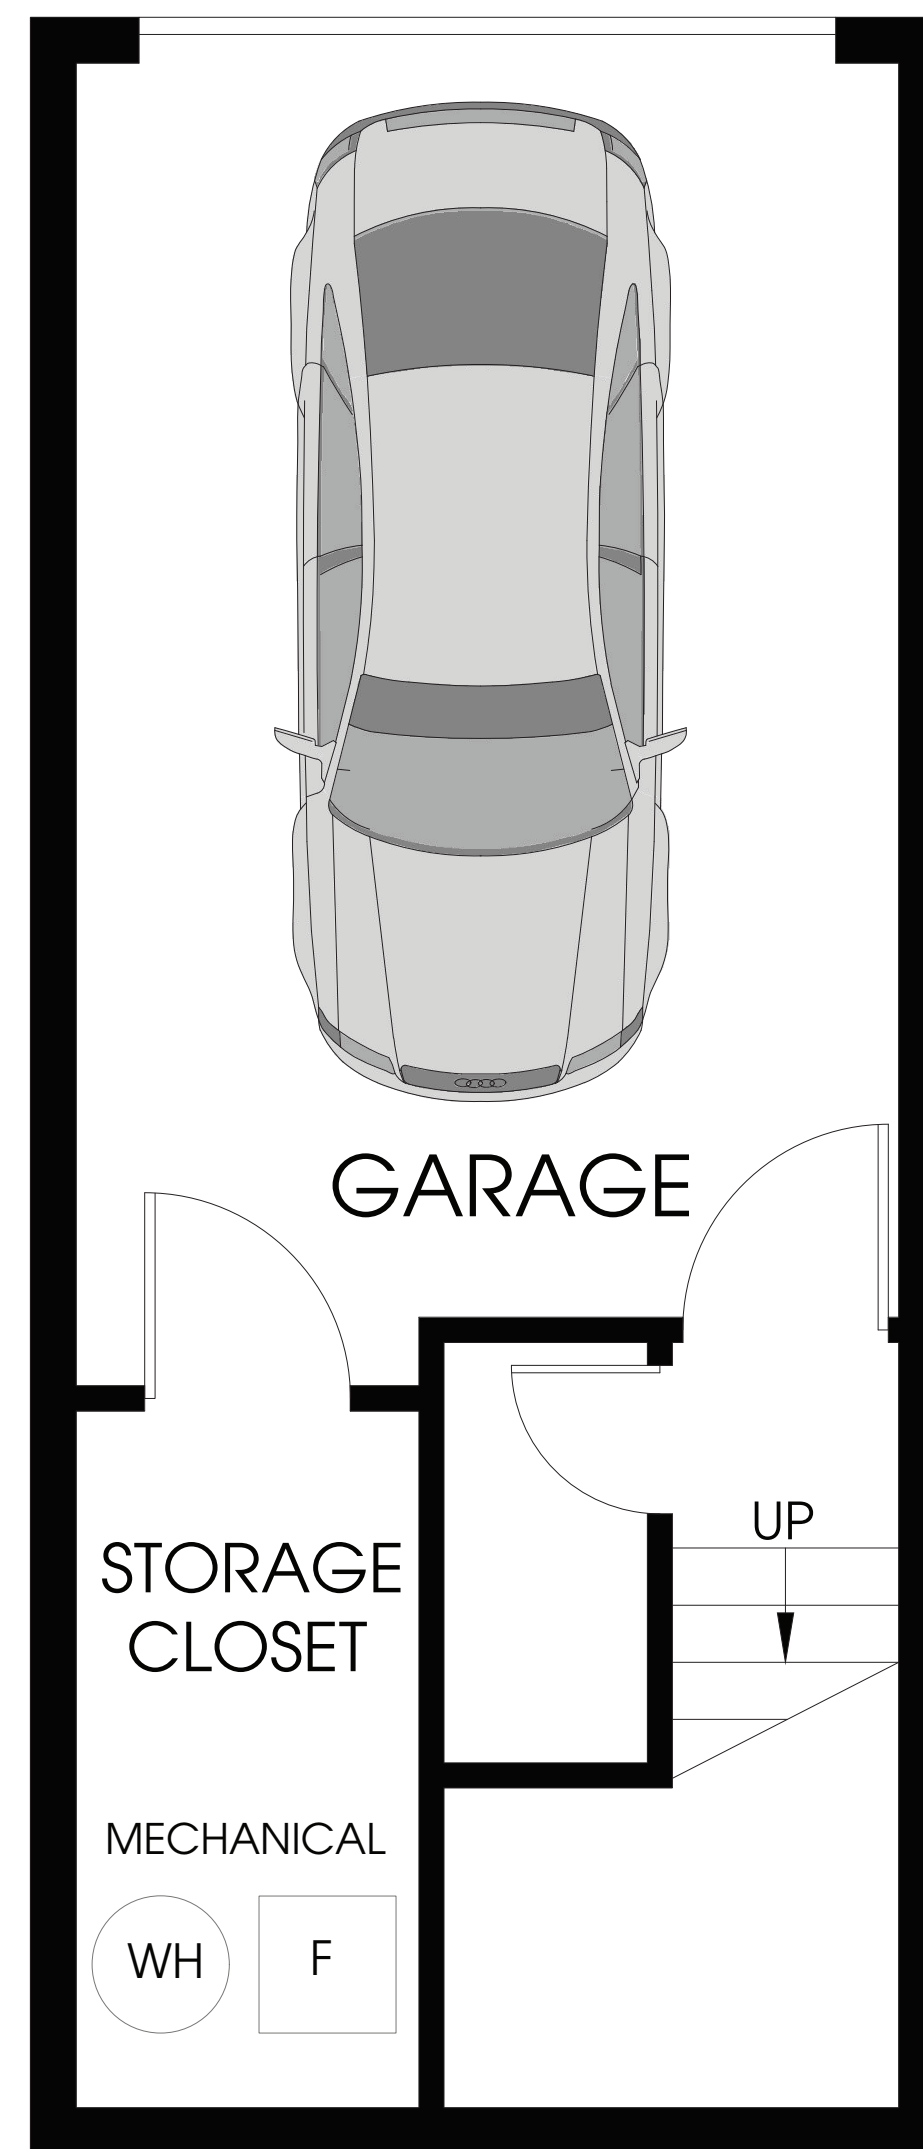

unit 6

1 bed // 1 bath // 1,130 sqft // 1 car oversized garage

TOWNHOMES AT BERKELEY PARK

WEST 44TH AVENUE

ZENOBIA STREET