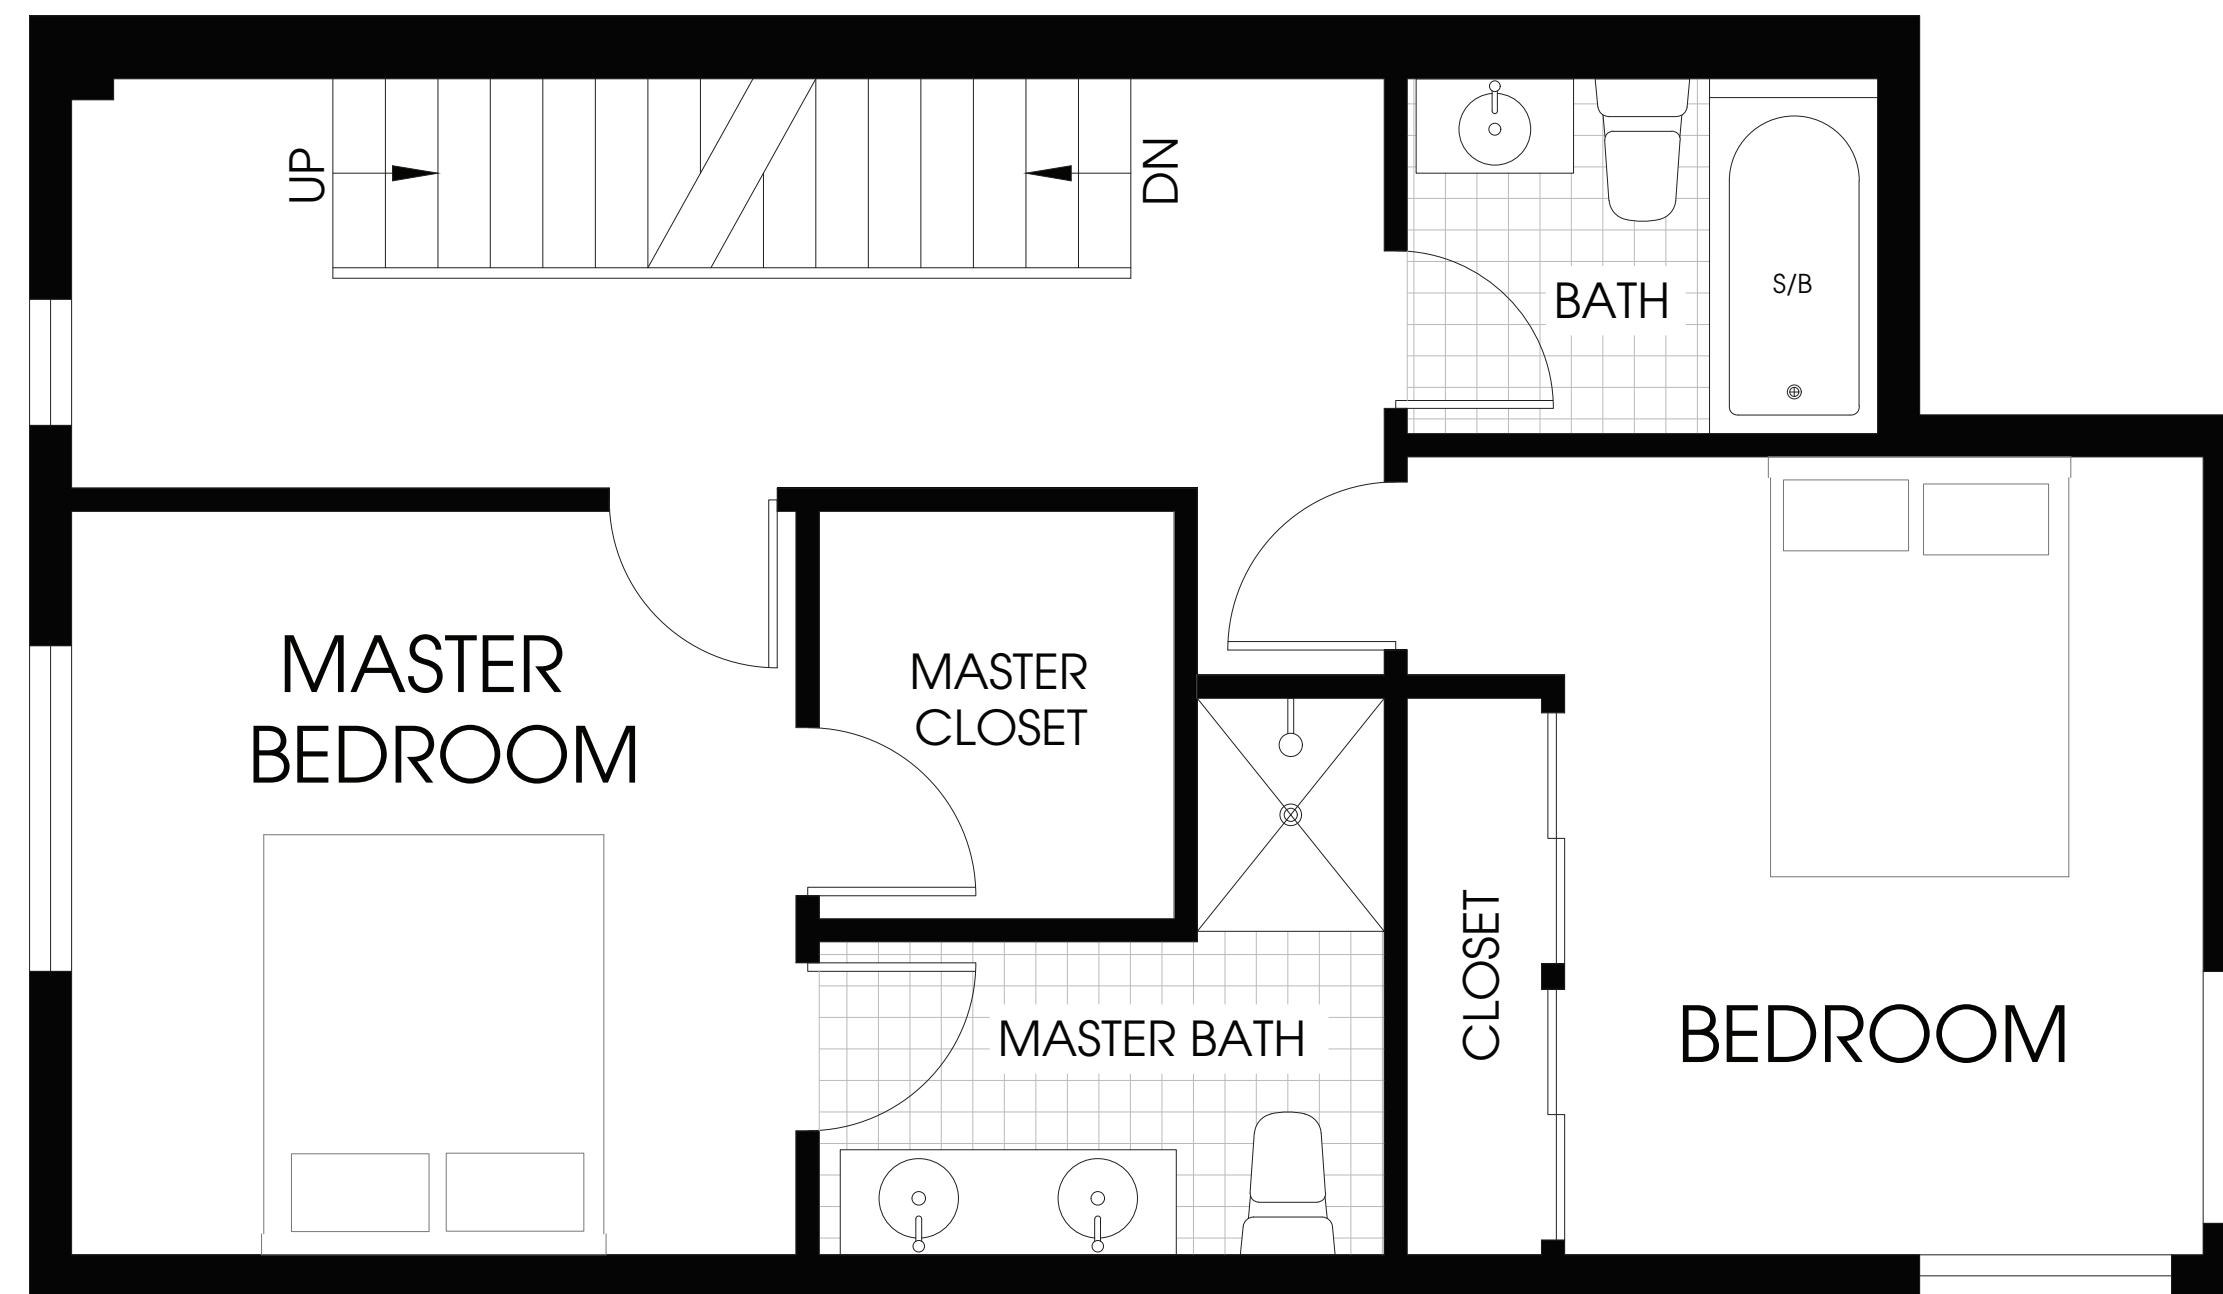

unit 10

2 beds // 2.5 baths // 1,455 sqft // 1 car oversized garage

TOWNHOMES AT BERKELEY PARK

WEST 44TH AVENUE

ZENOBIA STREET