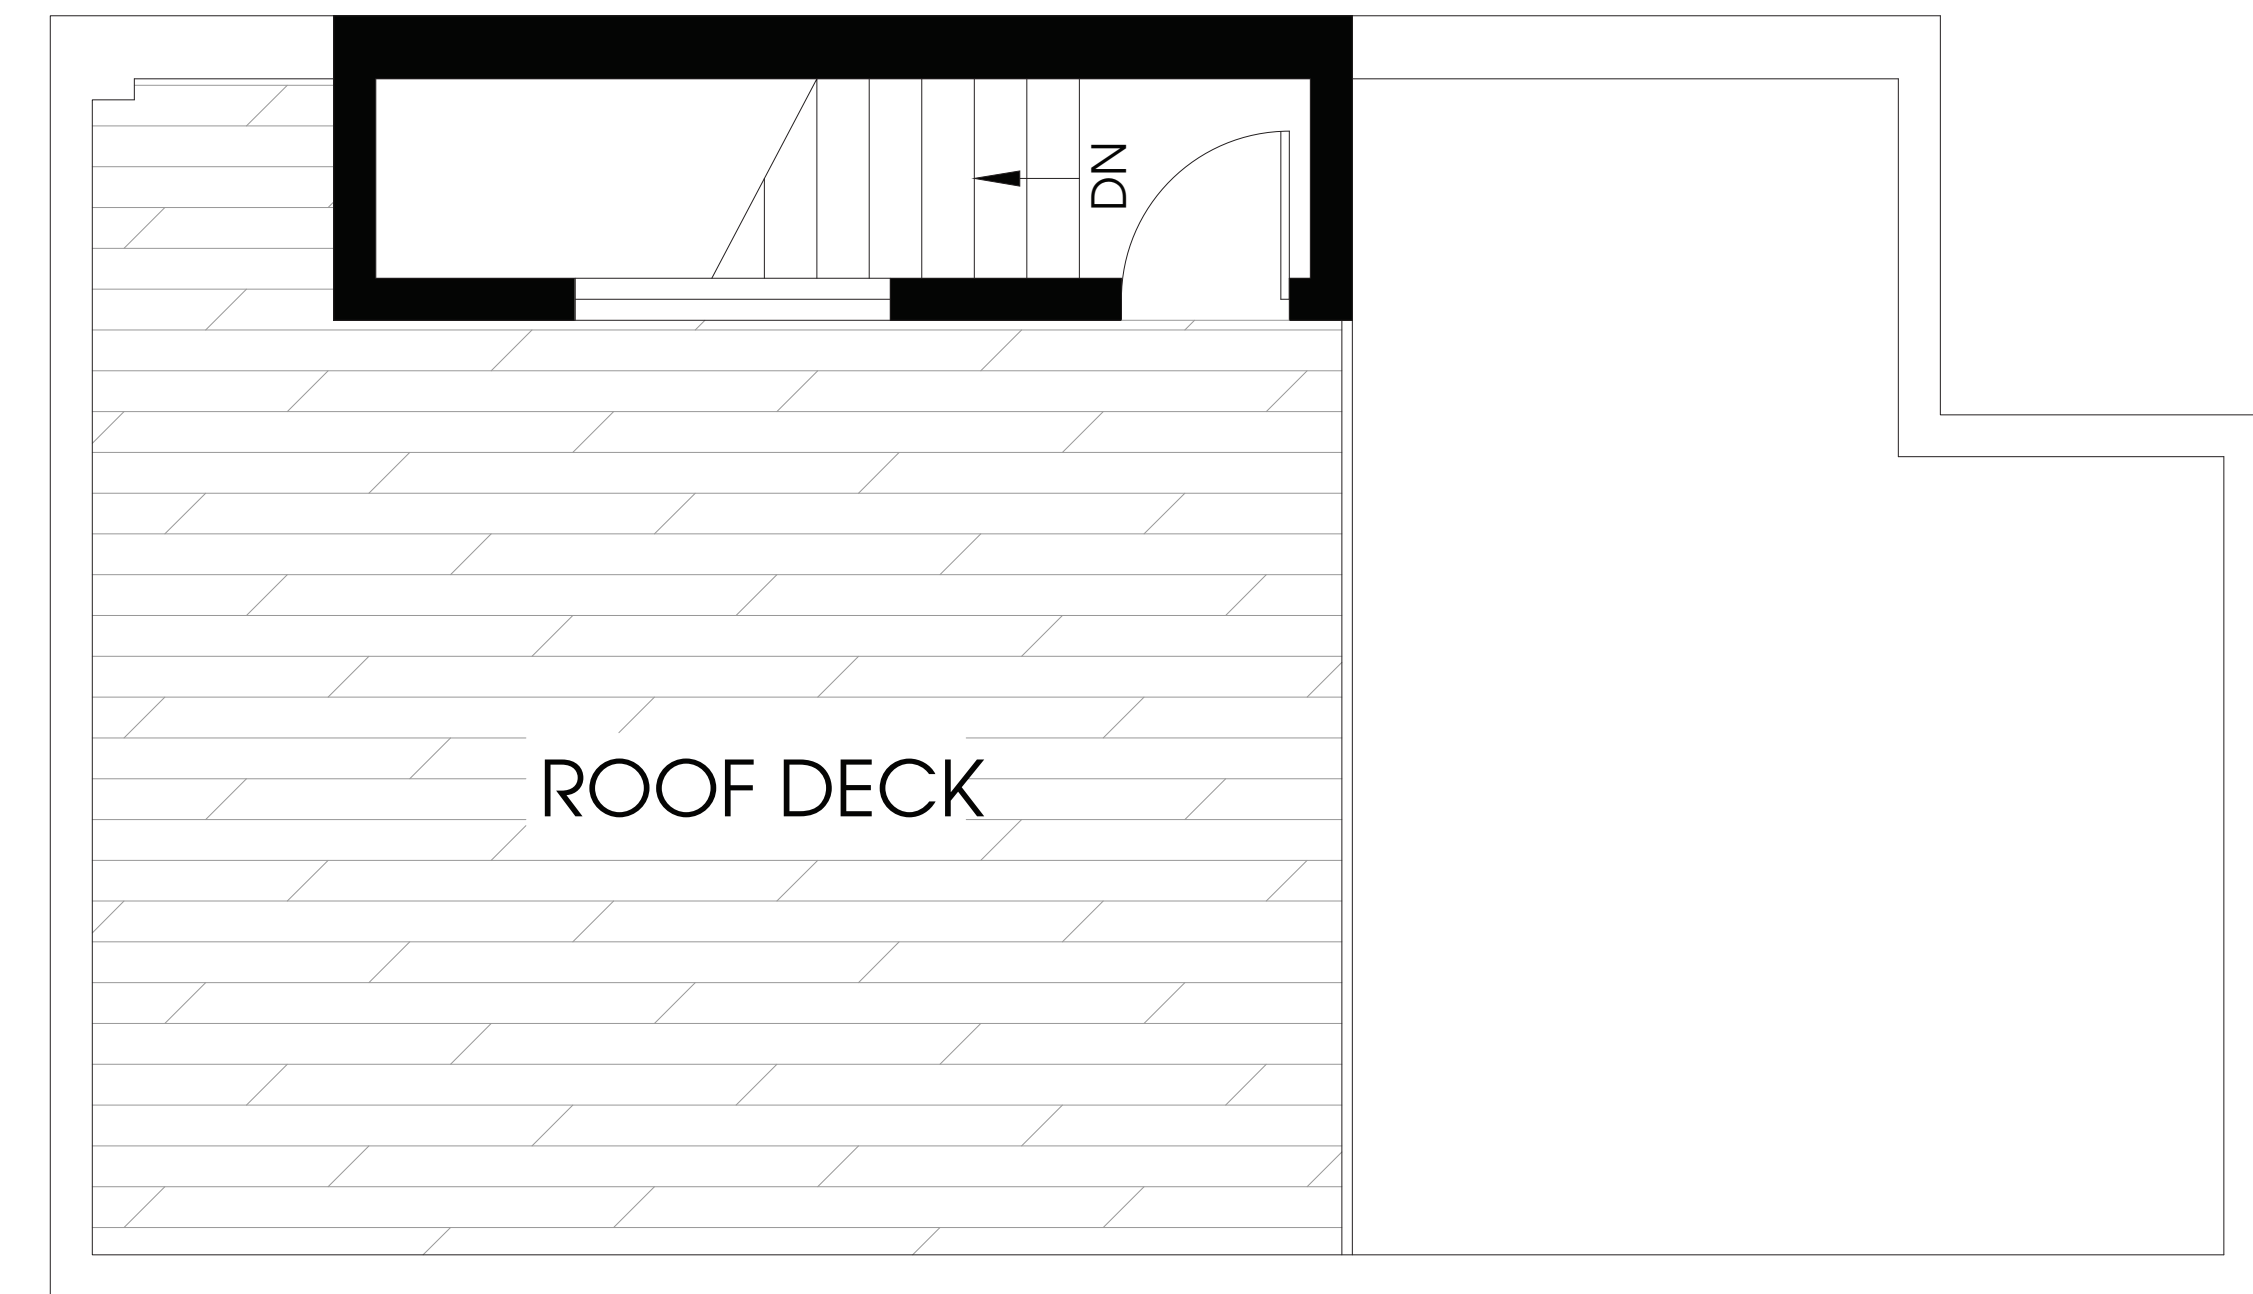

unit 10

2 beds // 2.5 baths // 1,455 sqft // 1 car oversized garage

TOWNHOMES AT BERKELEY PARK

WEST 44TH AVENUE

ZENOBIA STREET